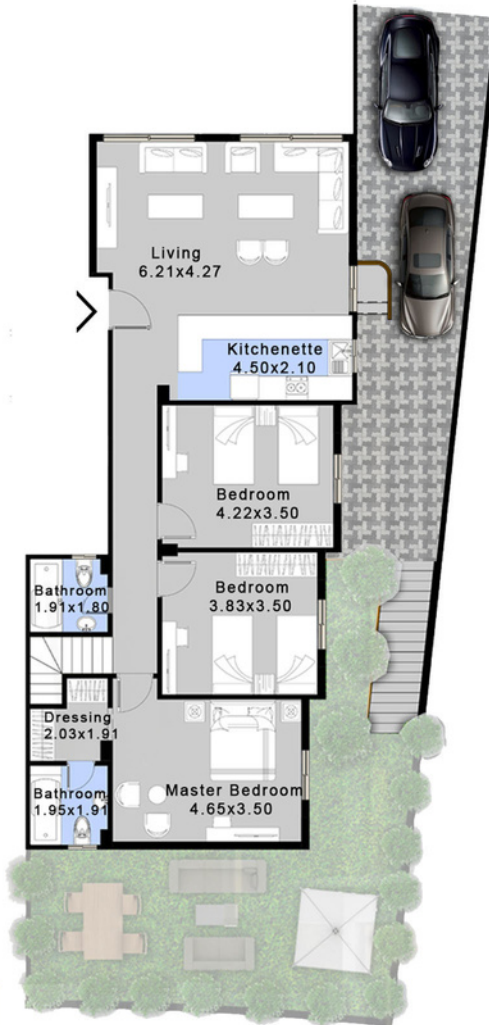

عنوانك شارع التسعين

North 90 - ( C 94 )

South Suez Road

وجهتك الاولى لبيتك المثالي

# Ground Floor

**DUPLEX**

Upper Ground Floor Plan

Lower Ground Floor Plan

**Area : 228M**

**Garden : 100M**

# Typical Floor

Apartment

Area : 180M