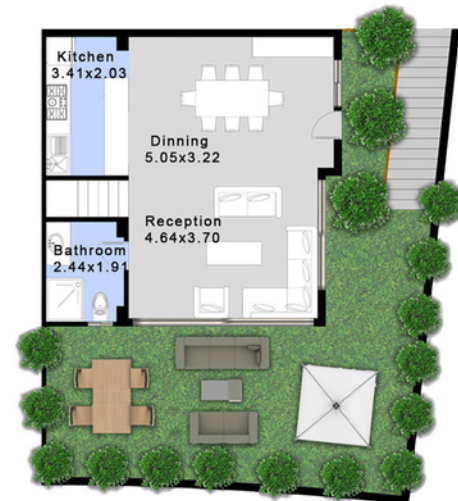

عنوانك شارع التسعين

North 90 - ( C 94 )

South Suez Road

وجهتك الاولى لبيتك المثالي

# Ground Floor

**DUPLEX**

Upper Ground Floor Plan

Lower Ground Floor Plan

**Area : 228M**

**Garden : 100M**

# Typical Floor

Apartment

Area : 180M