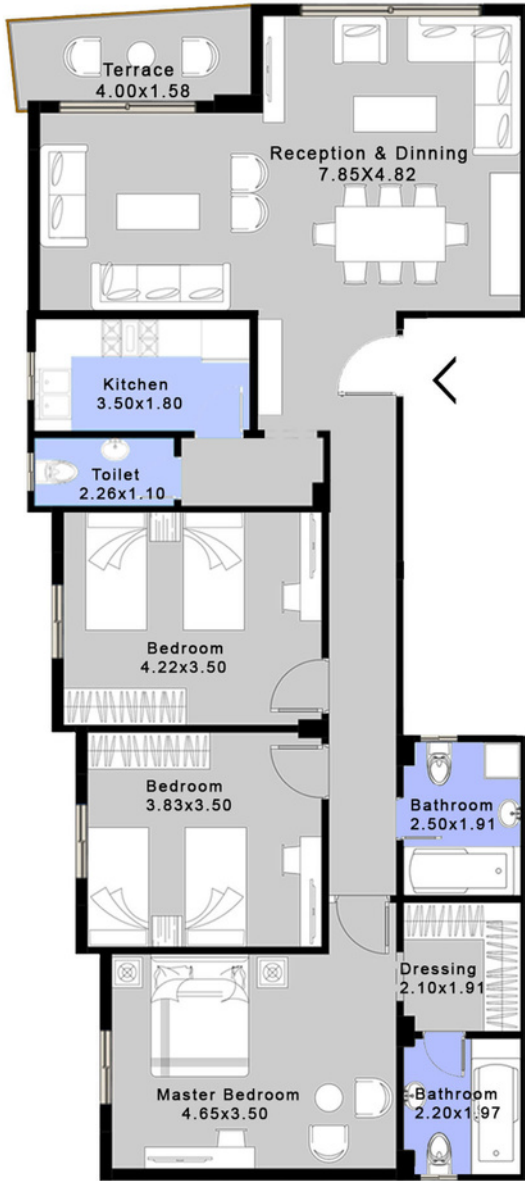

# Ground Floor

**DUPLEX**

Upper Ground Floor Plan

Lower Ground Floor Plan

**Area : 228M**

**Garden : 100M**

# Typical Floor

Apartment

Area : 180M